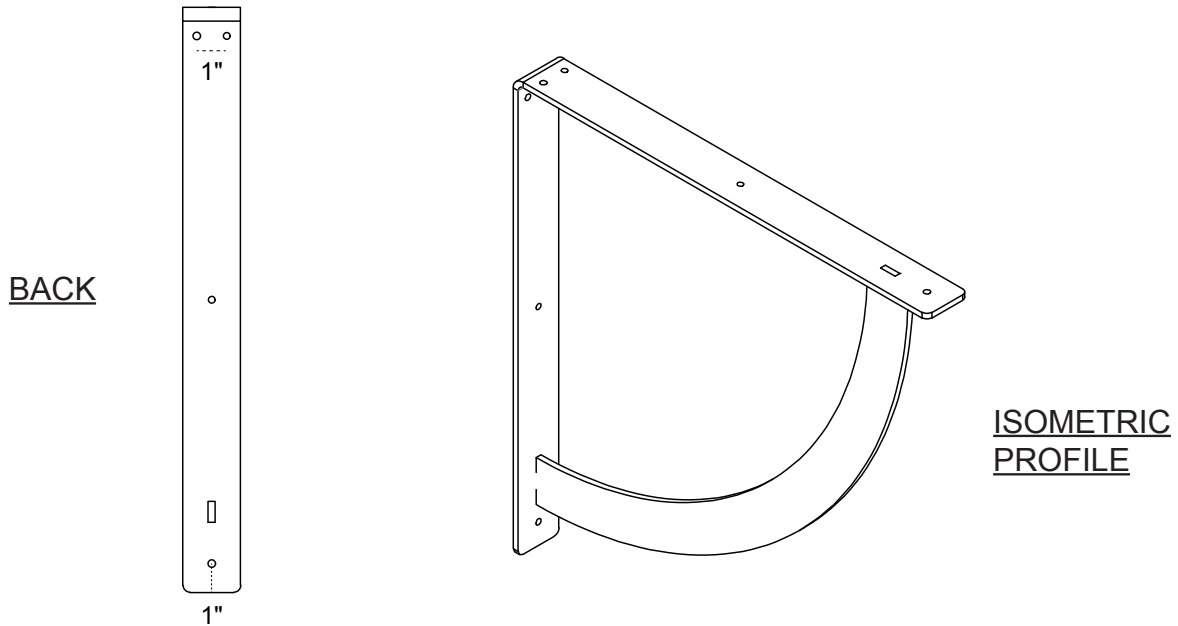

2-INCH W X 20-INCH D X 20-INCH H BULWARK BRACKET

HEAVY-DUTY 1/4" THICK

AVAILABLE IN:
STAINLESS STEEL
ZINC PLATED STEEL
POWDER COATED BLACK

BKTM02X20X20BUSS
BKTM02X20X20BUCRS
BKTM02X20X20BUPBL

P:866.607.0453 | F: 866.591.3143
2300 W. Main St. | Clarksville, TX 75426
sales@ekenamillwork.com | www.ekenamillwork.com