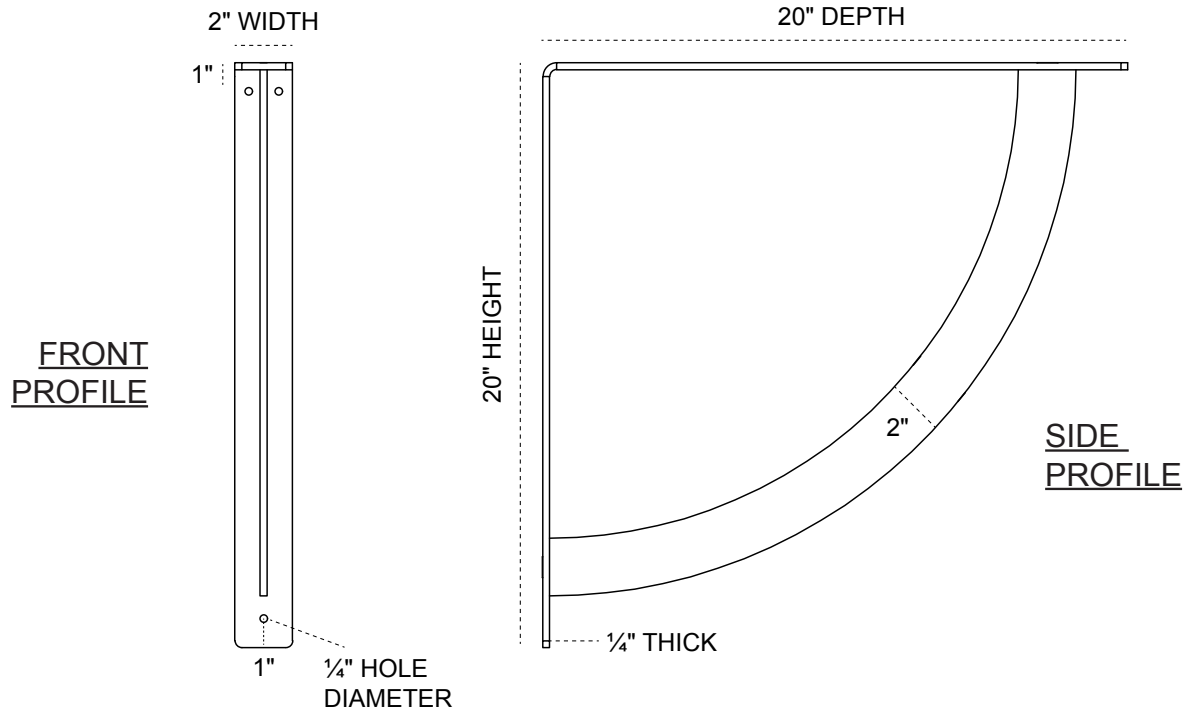

2-INCH W X 20-INCH D X 20-INCH H BULWARK BRACKET

HEAVY-DUTY 1/4" THICK

AVAILABLE IN:
STAINLESS STEEL
ZINC PLATED STEEL
POWDER COATED BLACK

BKTM02X20X20BUSS
BKTM02X20X20BUCRS
BKTM02X20X20BUPBL

P:866.607.0453 | F: 866.591.3143
2300 W. Main St. | Clarksville, TX 75426
sales@ekenamillwork.com | www.ekenamillwork.com